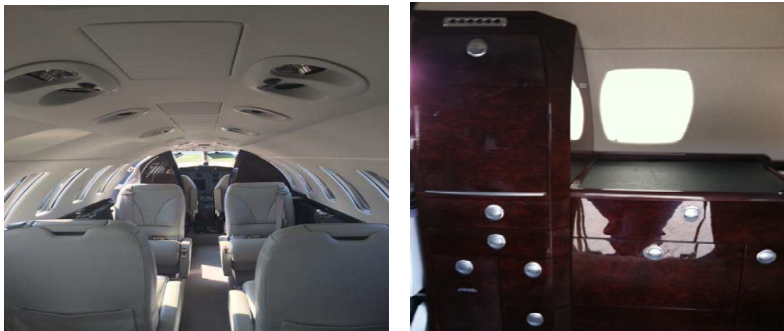

Citation CJ3

(N51EM)

The CJ3 has excellent performance for a Light cabin aircraft. The short landing distance and low fuel burn make this aircraft perfect for quick getaways or Trips down to the islands. The surprising endurance on this aircraft allows for longer flights than most other aircraft in its class. The CJ3 offers many amenities ensuring an enjoyable experience and comfortable ride. This aircraft is WiFi equipped.

Aircraft Features

Seats: 6

Cabin size: 283 sq ft 4.8ft (h)

Baggage: 75 cu ft

Range: 2200 miles

Cruise speed: 480 mph

Aircraft Amenities

mini galley

enclosed lavatory

DVD/CD

Airshow

Leather seats

Power outlets

Aircraft Floor Plan